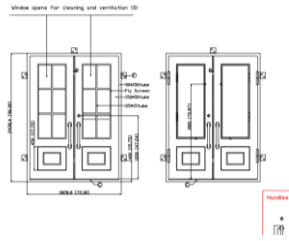

Door52
Craftsman
7296R

72

96

Push/Pull

RH

Screen

Rain

01
(Matte
Black)

2*6"